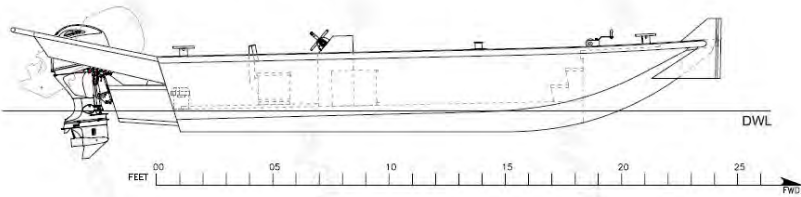

24'3" x 8'6" Aluminum Utility Boat with Push Knees

- Center Console Control
- Heavy Duty 3" D Shape Rubber Gunnel Cap
- Push Knees - 4" Solid Rubber Bumper
- 4 Standard Mooring Cleats
- 1 Ton Manual Winch for 1/4" wire rope mounted to forward deck
- Max person capacity is 6 passengers, 1 driver

For Commercial Use Only

*Shipping Dimensions with the boat on a trailer: 38' long x 9'1" wide x 7'4" to the top of the engines in the down position.

- Twin Yamaha 150 HP 4 Stroke Engines
- 50 gallon fuel tank
- Zinc Anodes to reduce corrosion
- Bottom Hull coated with anti-fouling paint
- 2 bench seats measuring 54" to accommodate additional passengers
- All Welded Aluminum Tandem Axle Magic Tilt Trailer
- Disc Brakes on all axles
- Navigation Lights and Fire Extinguisher included
- Safety Equipment (PFD's) not included; check your local laws for safety equipment requirements