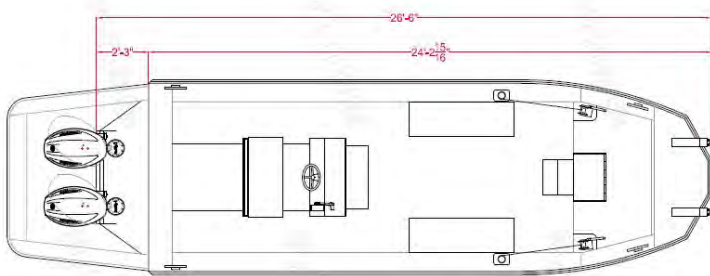

24'3" x 8'6" Aluminum Utility Boat with Push Knees

- Center Console Control
- Heavy Duty 3" D Shape Rubber Gunnel Cap
- Push Knees - 4" Solid Rubber Bumper
- 4 Standard Mooring Cleats
- 1 Ton Manual Winch for 1/4" wire rope mounted to forward deck
- Max person capacity is 6 passengers, 1 driver

For Commercial Use Only

*Shipping Dimensions with the boat on a trailer: 38' long x 9'1" wide x 7'4" to the top of the engines in the down position.

- Twin Yamaha 150 HP 4 Stroke Engines
- 50 gallon fuel tank
- Zinc Anodes to reduce corrosion
- Bottom Hull coated with anti-fouling paint
- 2 bench seats measuring 54" to accommodate additional passengers
- All Welded Aluminum Tandem Axle Magic Tilt Trailer
- Disc Brakes on all axles
- Navigation Lights and Fire Extinguisher included
- Safety Equipment (PFD's) not included; check your local laws for safety equipment requirements